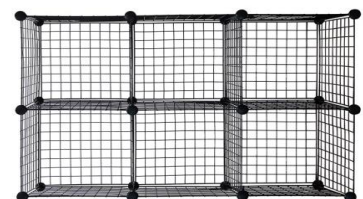

WIRE CUBE GRID & CONNECTOR

SPECIFICATION

Square Wire Grid

- Size: 14" x 14"
- Surface: Powder Coating
- Color: Black, White

Wire Cube Connector

- Size: 1.5" dia
- Material: Plastic
- Color: Black, White

CREATE YOUR OWN WIRE CUBE SHELVING

**13 Panels
+ 16 Connectors**

**23 Panels
+ 24 Connectors**

**43 Panels
+ 40 Connectors
+ 1 Hanging Rod**